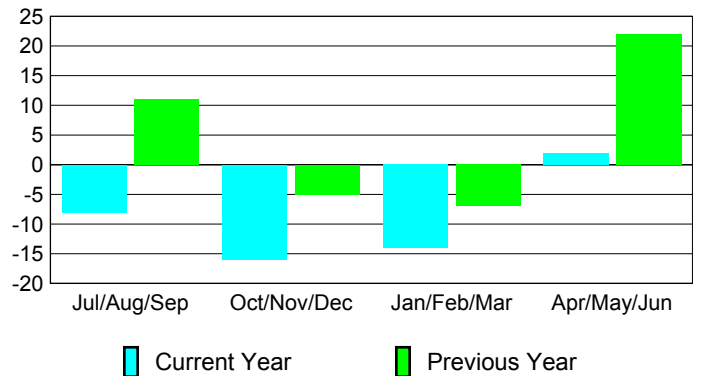

**Membership Results
2009-2010**

**Membership
2008-2009**

Month	Net Memb Goal	Actual New Memb	Actual Dropped Memb	Gain/Loss of Memb	Gain/Loss of Memb
Jul/Aug/Sep	0	56	-64	-8	11
Oct/Nov/Dec	0	20	-36	-16	-5
Jan/Feb/Mar	0	21	-35	-14	-7
Apr/May/June	0	26	-24	2	22
Totals	0	123	-159	-36	21

Membership Results 2009-2010

Goal, New, Dropped, Gain/Loss

Comparison of Membership Gain/Loss

Current Year Compared to the Previous Year

Gender Comparison 2009-2010

Jul/Aug/Sep

Oct/Nov/Dec

Jan/Feb/Mar

Apr/May/June

■ Male

■ Female