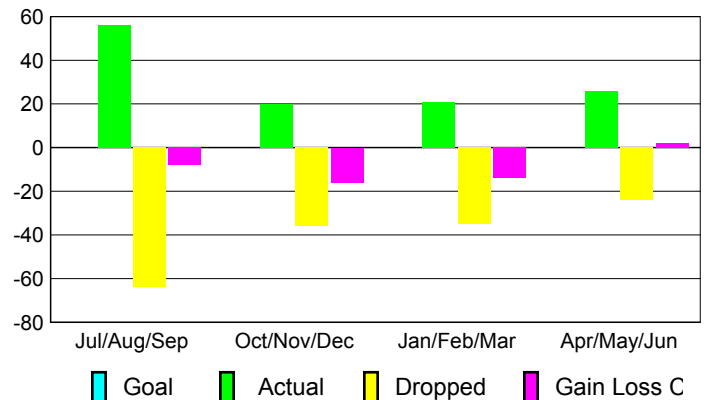

Membership Results 2009-2010

Goal, New, Dropped, Gain/Loss

Comparison of Membership Gain/Loss

Current Year Compared to the Previous Year